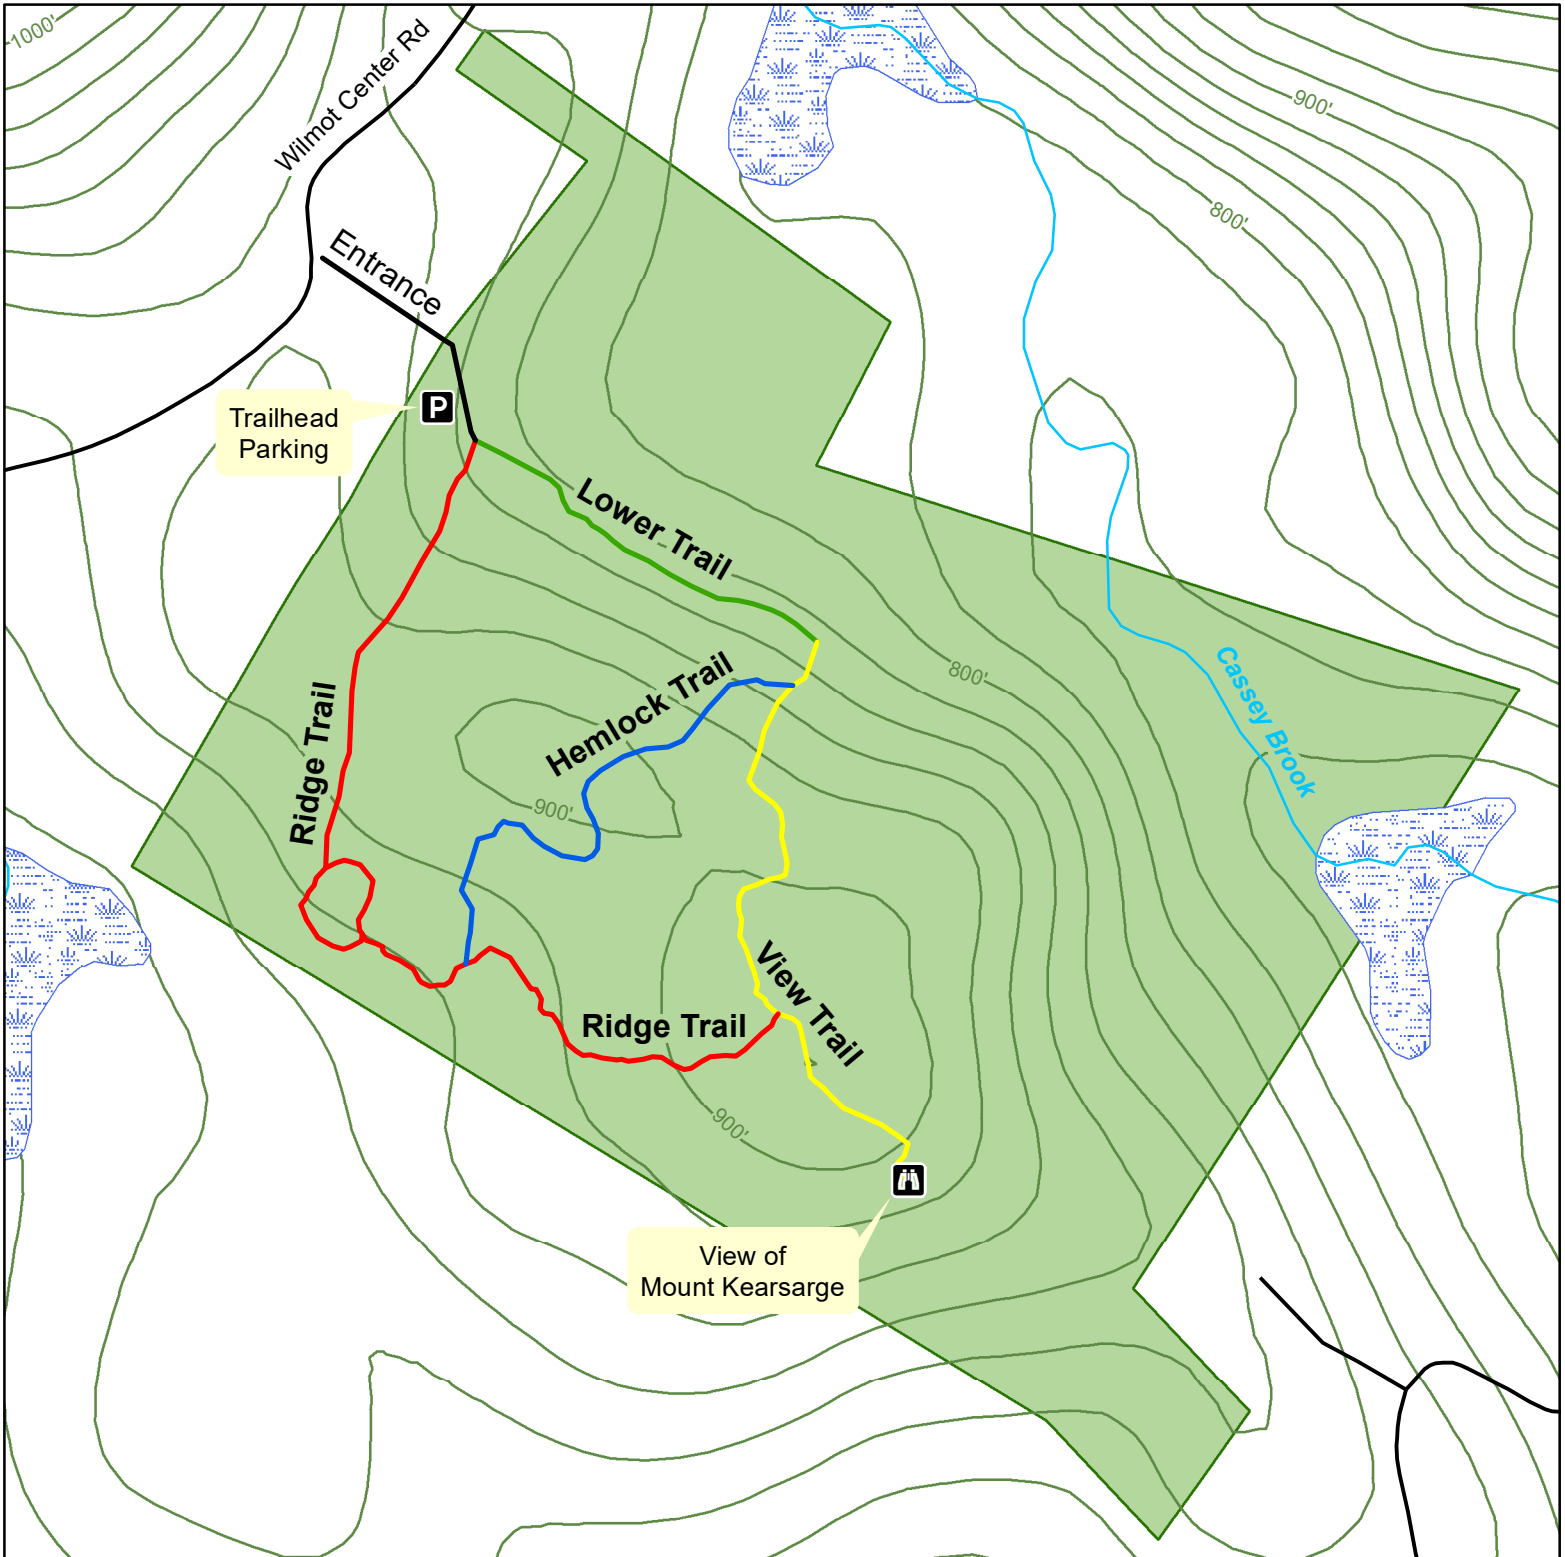

Cassey Brook Preserve

Legend

- | | |
|--------------|------------------------|
| Roads | Trails |
| Stream/River | Entrance |
| Swamp/Marsh | Hemlock Trail (0.3 mi) |
| | Lower Trail (0.2) |
| | Ridge Trail (0.7) |
| | View Trail (0.4) |

All representations of property boundaries are approximate.
Map Updated April 2020